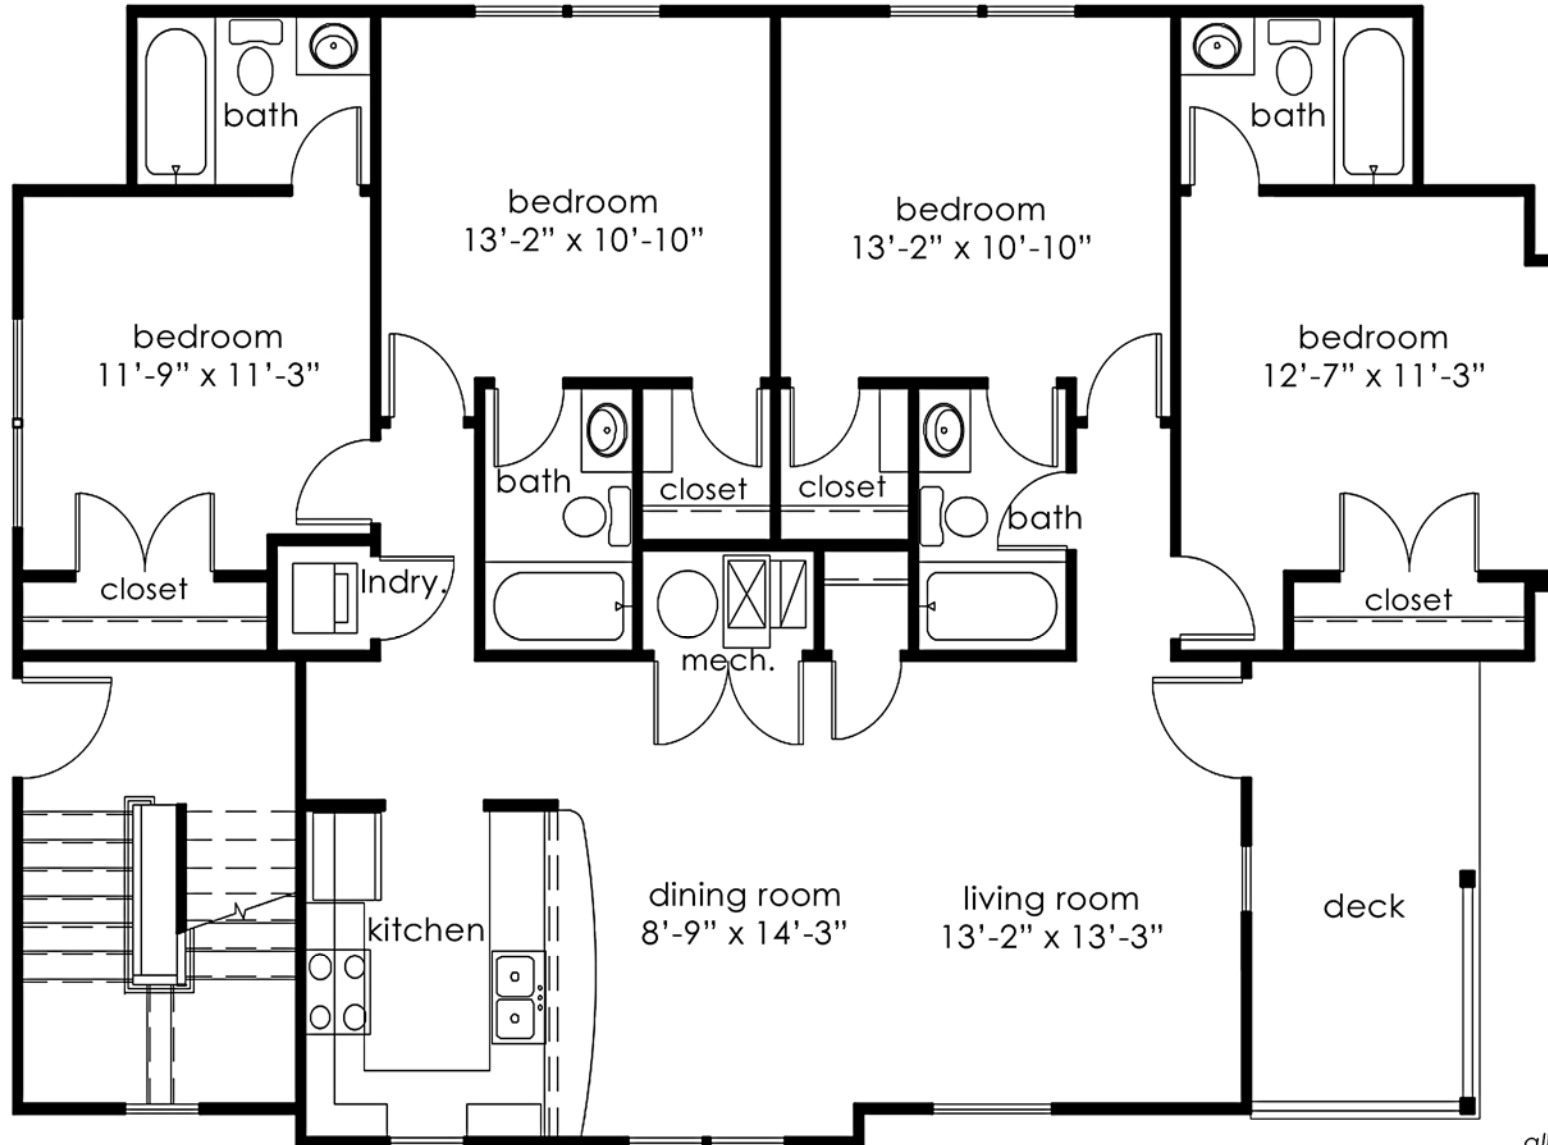

# 929 Mississippi

• four bedroom • 4 bath • 1,415 sq. ft.

*all dimensions are approximate  
and may not be constructed as drawn*